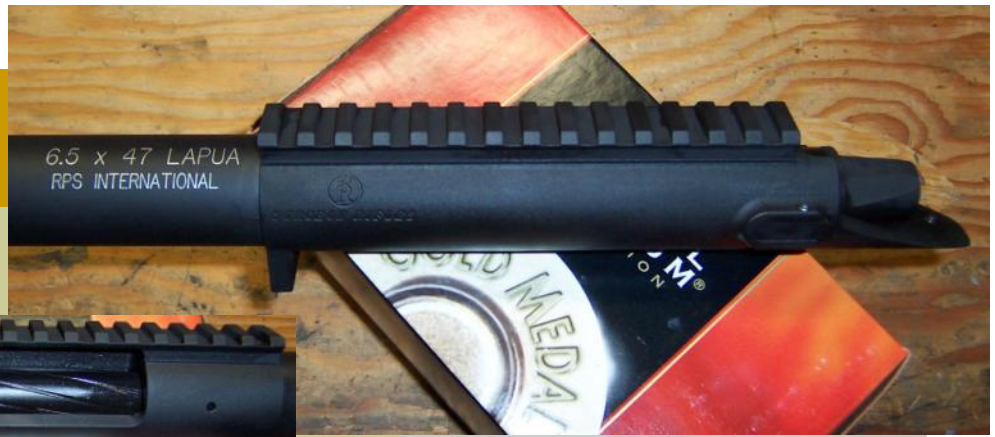

Brief Specifications:

- 7mm WSM
- Nesika L Action (repeater)
- Lilja Match Grade Barrel
- H-S Precision Bottom Metal

“Thanks to Joe Ponto (RPS International Inc) for his excellent work in putting this rifle together for me.”

Brief Specifications:

- 6.5x47 Lapua
Surgeon "591" Tactical Action (repeater)
- Integral 20moa Rail
 - Integral HD Recoil Lug
- Krieger Match Grade Barrel
Cerakoted Black
Customer supplied / fitted AI stock