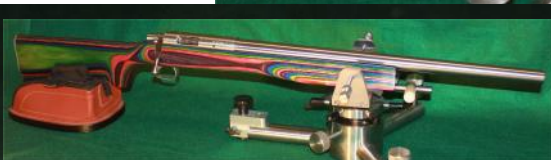

Brief Specifications:

6ppc Single Shot - Bat Machine Model DS Action, Shehane Laminated Stock