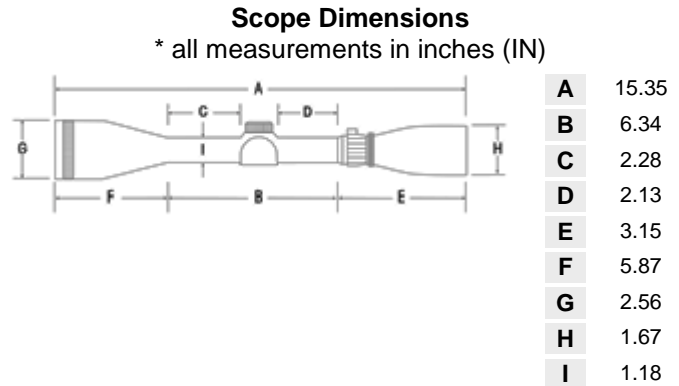

Other Models Available:

3.5-10x56, 3.5-10x44, 6-24x50, and 10-50x60mm

Fixed Powers: 10x42, 16x42 and 20x42

RETICLE:

LR D (LONG RANGE - DOT)

SIII SS 8-32x56 LR D TECHNICAL INFORMATION

Name	SIISS832x56LRD
Magnification	8-32x
Object Diameter	56
Eye Relief	3.6-4.0
Reticle Type	Dot
Click Value	1/4 MOA
Fov	12.2-3.1
Length	15.35
Tube Diameter	30mm
Windage Elevation Travel	70
Weight	24.7
Finish	Matte Black
Minutes Per Revolution	15
Target Knobs	Yes
Sunshade Included	Yes
Minimum Focus	40 yards
Adjustable Objective	Side Focus
Fully Multi Coated	Yes (Zact-7 TM 7-Layer)

Other Models Available:

3.5-10x56, 3.5-10x44, 6-24x50, and 10-50x60mm

Fixed Powers: 10x42, 16x42 and 20x42

RETICLE:

LR TD (LONG RANGE - TARGET DOT)

SIII SS 8-32x56 LR TD TECHNICAL INFORMATION

Name	SIISS832X56LRTD
Magnification	8-32X
Object Diameter	56
Eye Relief	3.6-4.0
Reticle Type	Dot
Click Value	1/4 MOA
Fov	12.2-3.1
Length	15.35
Tube Diameter	30mm
Windage Elevation Travel	70
Weight	24.70
Finish	Matte Black
Minutes Per Revolution	15
Target Knobs	Yes
Sunshade Included	Yes
Windage Elevation Knobs	Target Type (Resetable)
Fully Multi Coated	Yes (Zact-7 TM 7-Layer)