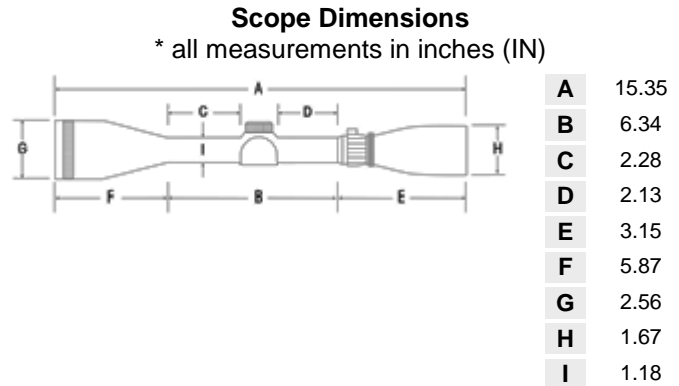

Sightron offers a Lifetime Warranty. To order Call 780-962-3395 or email sales@rpsinternational.com

RETICLE:

LR FCH (LONG RANGE - FINE CROSS HAIR)

SIII SS 8-32x56 LR FCH TECHNICAL INFORMATION

Name	SIISS832X56LRFCH
Magnification	8-32X
Object Diameter	56
Eye Relief	3.6-4.0
Reticle Type	Fine CrossHair
Click Value	1/4 MOA
Fov	12.2-3.1
Length	15.35
Tube Diameter	30mm
Windage Elevation Travel	70
Weight	24.70
Finish	Matte Black
Minutes Per Revolution	15
Target Knobs	Yes
Sunshade Included	Yes
Windage Elevation Knobs	Target Type (Resetable)
Adjustable Objective	Side Focus
Fully Multi Coated	Yes (Zact-7 TM 7-Layer)

Other Models Available:

3.5-10x56, 3.5-10x44, 6-24x50, and 10-50x60mm

Fixed Powers: 10x42, 16x42 and 20x42

RETICLE:

LR D (LONG RANGE - DOT)

SIII SS 8-32x56 LR D TECHNICAL INFORMATION

Name	SIISS832x56LRD
Magnification	8-32x
Object Diameter	56
Eye Relief	3.6-4.0
Reticle Type	Dot
Click Value	1/4 MOA
Fov	12.2-3.1
Length	15.35
Tube Diameter	30mm
Windage Elevation Travel	70
Weight	24.7
Finish	Matte Black
Minutes Per Revolution	15
Target Knobs	Yes
Sunshade Included	Yes
Minimum Focus	40 yards
Adjustable Objective	Side Focus
Fully Multi Coated	Yes (Zact-7 TM 7-Layer)

Other Models Available:

3.5-10x56, 3.5-10x44, 6-24x50, and 10-50x60mm

Fixed Powers: 10x42, 16x42 and 20x42

RETICLE:

LR TD (LONG RANGE - TARGET DOT)

SIII SS 8-32x56 LR TD TECHNICAL INFORMATION

Name	SIISS832X56LRTD
Magnification	8-32X
Object Diameter	56
Eye Relief	3.6-4.0
Reticle Type	Dot
Click Value	1/4 MOA
Fov	12.2-3.1
Length	15.35
Tube Diameter	30mm
Windage Elevation Travel	70
Weight	24.70
Finish	Matte Black
Minutes Per Revolution	15
Target Knobs	Yes
Sunshade Included	Yes
Windage Elevation Knobs	Target Type (Resetable)
Fully Multi Coated	Yes (Zact-7 TM 7-Layer)