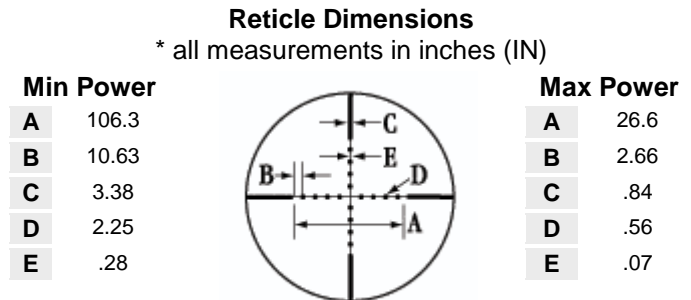

RETICLE:

LR MD (LONG RANGE MIL-DOT)

** Mil-DOT indexed @ 24x

SIII SS 8-32x56 LR MD TECHNICAL INFORMATION

Name	SIIIS832x56LRMD
Magnification	8-32X
Object Diameter	56
Eye Relief	3.6-4.0
Reticle Type	Mil-Dot (indexed at 24X)
Click Value	1/4 MOA
Fov	12.2-3.1
Length	15.35
Tube Diameter	30mm
Windage Elevation Travel	70
Weight	24.70
Finish	Matte Black
Minutes Per Revolution	15
Target Knobs	Yes
Sunshade Included	Yes
Fully Multi Coated	Yes (Zact-7 TM 7-Layer)

Other Models Available:

3.5-10x56, 3.5-10x44, 6-24x50, and 10-50x60mm

Fixed Powers: 10x42, 16x42 and 20x42