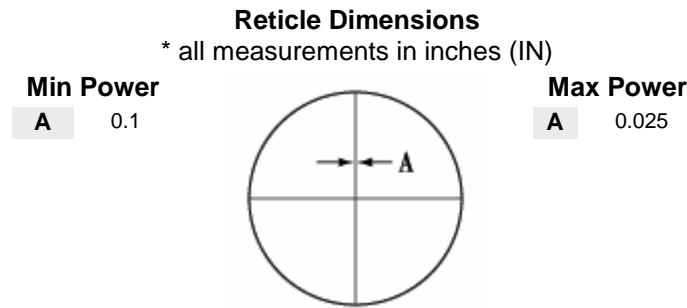

Sightron offers a Lifetime Warranty. To order Call 780-962-3395 or email sales@rpsinternational.com

RETICLE:

LR FCH (LONG RANGE - FINE CROSS HAIR)

SIII SS 8-32x56 LR FCH TECHNICAL INFORMATION

Name	SIISS832X56LRFCH
Magnification	8-32X
Object Diameter	56
Eye Relief	3.6-4.0
Reticle Type	Fine CrossHair
Click Value	1/4 MOA
Fov	12.2-3.1
Length	15.35
Tube Diameter	30mm
Windage Elevation Travel	70
Weight	24.70
Finish	Matte Black
Minutes Per Revolution	15
Target Knobs	Yes
Sunshade Included	Yes
Windage Elevation Knobs	Target Type (Resetable)
Adjustable Objective	Side Focus
Fully Multi Coated	Yes (Zact-7 TM 7-Layer)