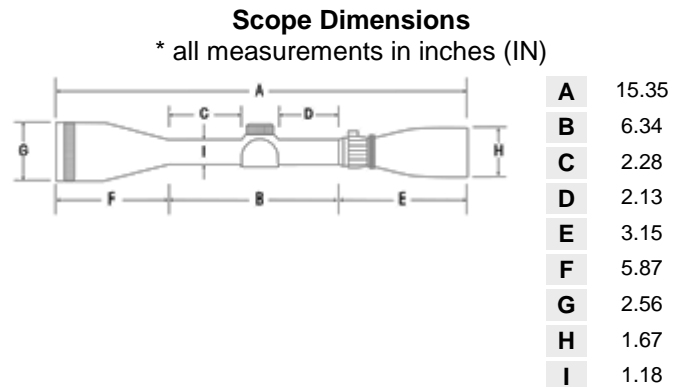

Other Models Available:

3.5-10x56, 3.5-10x44, 6-24x50, and 10-50x60mm

Fixed Powers: 10x42, 16x42 and 20x42

RETICLE:

LR TD (LONG RANGE - TARGET DOT)

SIII SS 8-32x56 LR TD TECHNICAL INFORMATION

Name	SIISS832X56LRTD
Magnification	8-32X
Object Diameter	56
Eye Relief	3.6-4.0
Reticle Type	Dot
Click Value	1/4 MOA
Fov	12.2-3.1
Length	15.35
Tube Diameter	30mm
Windage Elevation Travel	70
Weight	24.70
Finish	Matte Black
Minutes Per Revolution	15
Target Knobs	Yes
Sunshade Included	Yes
Windage Elevation Knobs	Target Type (Resetable)
Fully Multi Coated	Yes (Zact-7 TM 7-Layer)

Other Models Available:

3.5-10x56, 3.5-10x44, 6-24x50, and 10-50x60mm

Fixed Powers: 10x42, 16x42 and 20x42

RETICLE:

LR MD (LONG RANGE MIL-DOT)

**** Mil-DOT indexed @ 24x**

SIII SS 8-32x56 LR MD TECHNICAL INFORMATION

Name	SIIIS832x56LRMD
Magnification	8-32X
Object Diameter	56
Eye Relief	3.6-4.0
Reticle Type	Mil-Dot (indexed at 24X)
Click Value	1/4 MOA
Fov	12.2-3.1
Length	15.35
Tube Diameter	30mm
Windage Elevation Travel	70
Weight	24.70
Finish	Matte Black
Minutes Per Revolution	15
Target Knobs	Yes
Sunshade Included	Yes
Fully Multi Coated	Yes (Zact-7 TM 7-Layer)

Other Models Available:

3.5-10x56, 3.5-10x44, 6-24x50, and 10-50x60mm

Fixed Powers: 10x42, 16x42 and 20x42