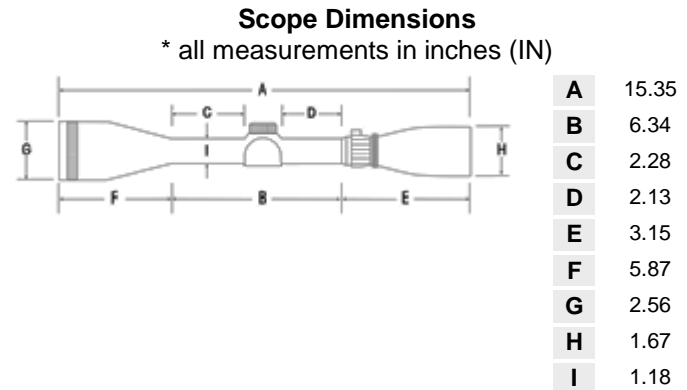

Sightron offers a Lifetime Warranty. To order Call 780-962-3395 or email sales@rpsinternational.com

RETICLE:

LR FCH (LONG RANGE - FINE CROSS HAIR)

SIII SS 8-32x56 LR FCH TECHNICAL INFORMATION

Name	SIISS832X56LRFCH
Magnification	8-32X
Object Diameter	56
Eye Relief	3.6-4.0
Reticle Type	Fine CrossHair
Click Value	1/4 MOA
Fov	12.2-3.1
Length	15.35
Tube Diameter	30mm
Windage Elevation Travel	70
Weight	24.70
Finish	Matte Black
Minutes Per Revolution	15
Target Knobs	Yes
Sunshade Included	Yes
Windage Elevation Knobs	Target Type (Resetable)
Adjustable Objective	Side Focus
Fully Multi Coated	Yes (Zact-7 TM 7-Layer)

Other Models Available:

3.5-10x56, 3.5-10x44, 6-24x50, and 10-50x60mm

Fixed Powers: 10x42, 16x42 and 20x42

RETICLE:

LR D (LONG RANGE - DOT)

SIII SS 8-32x56 LR D TECHNICAL INFORMATION

Name	SIISS832x56LRD
Magnification	8-32x
Object Diameter	56
Eye Relief	3.6-4.0
Reticle Type	Dot
Click Value	1/4 MOA
Fov	12.2-3.1
Length	15.35
Tube Diameter	30mm
Windage Elevation Travel	70
Weight	24.7
Finish	Matte Black
Minutes Per Revolution	15
Target Knobs	Yes
Sunshade Included	Yes
Minimum Focus	40 yards
Adjustable Objective	Side Focus
Fully Multi Coated	Yes (Zact-7 TM 7-Layer)