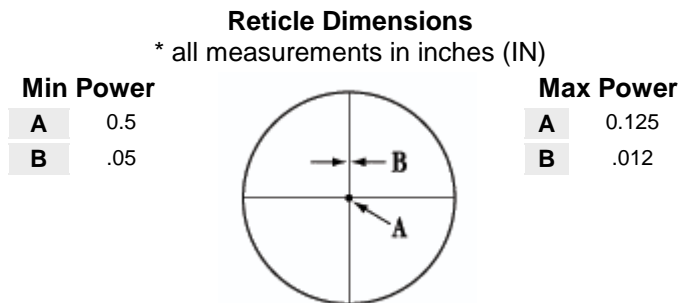

Other Models Available:

3.5-10x56, 3.5-10x44, 6-24x50, and 10-50x60mm

Fixed Powers: 10x42, 16x42 and 20x42

RETICLE:

LR TD (LONG RANGE - TARGET DOT)

SIII SS 8-32x56 LR TD TECHNICAL INFORMATION

Name	SIISS832X56LRTD
Magnification	8-32X
Object Diameter	56
Eye Relief	3.6-4.0
Reticle Type	Dot
Click Value	1/4 MOA
Fov	12.2-3.1
Length	15.35
Tube Diameter	30mm
Windage Elevation Travel	70
Weight	24.70
Finish	Matte Black
Minutes Per Revolution	15
Target Knobs	Yes
Sunshade Included	Yes
Windage Elevation Knobs	Target Type (Resetable)
Fully Multi Coated	Yes (Zact-7 TM 7-Layer)