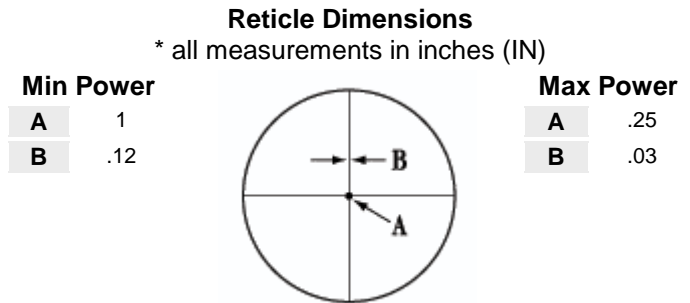

Other Models Available:

3.5-10x56, 3.5-10x44, 6-24x50, and 10-50x60mm

Fixed Powers: 10x42, 16x42 and 20x42

RETICLE:

LR D (LONG RANGE - DOT)

SIII SS 8-32x56 LR D TECHNICAL INFORMATION

Name	SIISS832x56LRD
Magnification	8-32x
Object Diameter	56
Eye Relief	3.6-4.0
Reticle Type	Dot
Click Value	1/4 MOA
Fov	12.2-3.1
Length	15.35
Tube Diameter	30mm
Windage Elevation Travel	70
Weight	24.7
Finish	Matte Black
Minutes Per Revolution	15
Target Knobs	Yes
Sunshade Included	Yes
Minimum Focus	40 yards
Adjustable Objective	Side Focus
Fully Multi Coated	Yes (Zact-7 TM 7-Layer)