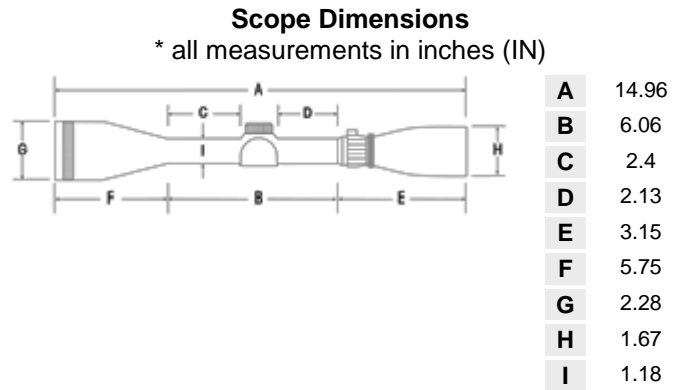

Sightron offers a Lifetime Warranty. To order Call 780-962-3395 or email sales@rpsinternational.com

RETICLE:

LR D (LONG RANGE – DOT)

SIII SS 6-24x50 LR D TECHNICAL INFORMATION

Name	SIISS624x50 LR D
Magnification	6-24x
Object Diameter	50
Eye Relief	3.6-3.8
Reticle Type	Dot
Click Value	1/4 MOA
Fov	16.1-3.9
Length	14.96
Tube Diameter	30mm
Windage Elevation Travel	100
Weight	21.9
Finish	Matte Black
Minutes Per Revolution	15
Target Knobs	Yes
Sunshade Included	Yes
Adjustable Objective	Side Focus (50yds to infinity)
Fully Multi Coated	Yes (Zact-7 TM 7-Layer)

Other Models Available:

3.5-10x56, 3.5-10x44, 8-32x56, and 10-50x60mm

Fixed Powers: 10x42, 16x42 and 20x42

RETICLE:

LR MD (LONG RANGE – Mil-Dot)

SIIS SS 6-24x50 LR MD TECHNICAL INFORMATION

Name	SIIS624x50 LR MD
Magnification	6-24x
Object Diameter	50
Eye Relief	3.6-3.8
Reticle Type	Mil-Dot
Click Value	1/4 MOA
Fov	16.1-3.9
Length	14.96
Tube Diameter	30mm
Windage Elevation Travel	100
Weight	21.9
Finish	Matte Black
Minutes Per Revolution	15
Target Knobs	Yes
Sunshade Included	Yes
Adjustable Objective	Side Focus (50yds to infinity)
Fully Multi Coated	Yes (Zact-7 TM 7-Layer)

Other Models Available:

3.5-10x56, 3.5-10x44, 8-32x56, and 10-50x60mm

Fixed Powers: 10x42, 16x42 and 20x42