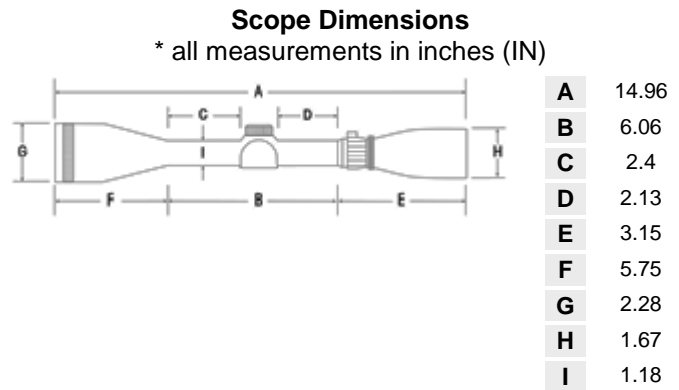

Sightron offers a Lifetime Warranty. To order Call 780-962-3395 or email sales@rpsinternational.com

RETICLE:

LR D (LONG RANGE – DOT)

SIII SS 6-24x50 LR D TECHNICAL INFORMATION

Name	SIISS624x50 LR D
Magnification	6-24x
Object Diameter	50
Eye Relief	3.6-3.8
Reticle Type	Dot
Click Value	1/4 MOA
Fov	16.1-3.9
Length	14.96
Tube Diameter	30mm
Windage Elevation Travel	100
Weight	21.9
Finish	Matte Black
Minutes Per Revolution	15
Target Knobs	Yes
Sunshade Included	Yes
Adjustable Objective	Side Focus (50yds to infinity)
Fully Multi Coated	Yes (Zact-7 TM 7-Layer)

Other Models Available:

3.5-10x56, 3.5-10x44, 8-32x56, and 10-50x60mm

Fixed Powers: 10x42, 16x42 and 20x42

RETICLE:

LR MD (LONG RANGE – Mil-Dot)

SIIS SS 6-24x50 LR MD TECHNICAL INFORMATION

Name	SIIS624x50 LR MD
Magnification	6-24x
Object Diameter	50
Eye Relief	3.6-3.8
Reticle Type	Mil-Dot
Click Value	1/4 MOA
Fov	16.1-3.9
Length	14.96
Tube Diameter	30mm
Windage Elevation Travel	100
Weight	21.9
Finish	Matte Black
Minutes Per Revolution	15
Target Knobs	Yes
Sunshade Included	Yes
Adjustable Objective	Side Focus (50yds to infinity)
Fully Multi Coated	Yes (Zact-7 TM 7-Layer)

Other Models Available:

3.5-10x56, 3.5-10x44, 8-32x56, and 10-50x60mm

Fixed Powers: 10x42, 16x42 and 20x42