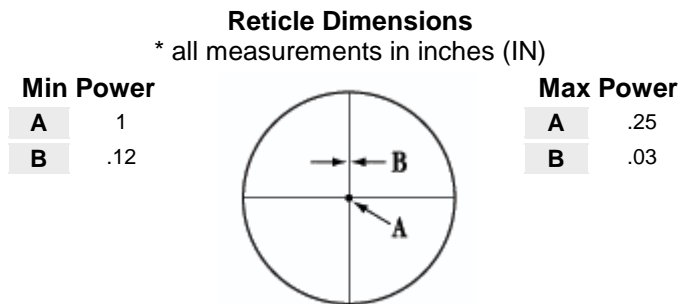

Sightron offers a Lifetime Warranty. To order Call 780-962-3395 or email sales@rpsinternational.com

RETICLE:

LR D (LONG RANGE – DOT)

SIII SS 6-24x50 LR D TECHNICAL INFORMATION

Name	SIISS624x50 LR D
Magnification	6-24x
Object Diameter	50
Eye Relief	3.6-3.8
Reticle Type	Dot
Click Value	1/4 MOA
Fov	16.1-3.9
Length	14.96
Tube Diameter	30mm
Windage Elevation Travel	100
Weight	21.9
Finish	Matte Black
Minutes Per Revolution	15
Target Knobs	Yes
Sunshade Included	Yes
Adjustable Objective	Side Focus (50yds to infinity)
Fully Multi Coated	Yes (Zact-7 TM 7-Layer)

Other Models Available:

3.5-10x56, 3.5-10x44, 8-32x56, and 10-50x60mm

Fixed Powers: 10x42, 16x42 and 20x42

RETICLE:

LR MD (LONG RANGE – Mil-Dot)

SIIS SS 6-24x50 LR MD TECHNICAL INFORMATION

Name	SIIS624x50 LR MD
Magnification	6-24x
Object Diameter	50
Eye Relief	3.6-3.8
Reticle Type	Mil-Dot
Click Value	1/4 MOA
Fov	16.1-3.9
Length	14.96
Tube Diameter	30mm
Windage Elevation Travel	100
Weight	21.9
Finish	Matte Black
Minutes Per Revolution	15
Target Knobs	Yes
Sunshade Included	Yes
Adjustable Objective	Side Focus (50yds to infinity)
Fully Multi Coated	Yes (Zact-7 TM 7-Layer)