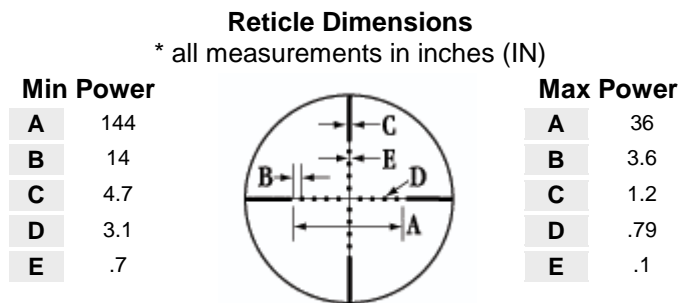

Sightron offers a Lifetime Warranty. To order Call 780-962-3395 or email sales@rpsinternational.com

RETICLE:

LR D (LONG RANGE – DOT)

SIII SS 6-24x50 LR D TECHNICAL INFORMATION

Name	SIISS624x50 LR D
Magnification	6-24x
Object Diameter	50
Eye Relief	3.6-3.8
Reticle Type	Dot
Click Value	1/4 MOA
Fov	16.1-3.9
Length	14.96
Tube Diameter	30mm
Windage Elevation Travel	100
Weight	21.9
Finish	Matte Black
Minutes Per Revolution	15
Target Knobs	Yes
Sunshade Included	Yes
Adjustable Objective	Side Focus (50yds to infinity)
Fully Multi Coated	Yes (Zact-7 TM 7-Layer)

Other Models Available:

3.5-10x56, 3.5-10x44, 8-32x56, and 10-50x60mm

Fixed Powers: 10x42, 16x42 and 20x42

RETICLE:

LR MD (LONG RANGE – Mil-Dot)

SIIS SS 6-24x50 LR MD TECHNICAL INFORMATION

Name	SIIS624x50 LR MD
Magnification	6-24x
Object Diameter	50
Eye Relief	3.6-3.8
Reticle Type	Mil-Dot
Click Value	1/4 MOA
Fov	16.1-3.9
Length	14.96
Tube Diameter	30mm
Windage Elevation Travel	100
Weight	21.9
Finish	Matte Black
Minutes Per Revolution	15
Target Knobs	Yes
Sunshade Included	Yes
Adjustable Objective	Side Focus (50yds to infinity)
Fully Multi Coated	Yes (Zact-7 TM 7-Layer)