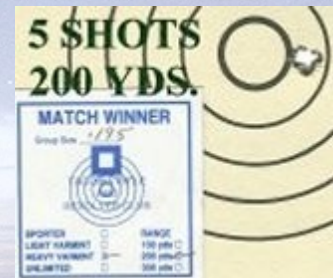

Customer Gallery

RPS International Incorporated produces some of the finest rifles available today all capable of sub-minute-of-angle accuracy. We produce both complete custom rifles and also accurized factory production rifles. Competition, and pleasure...short and long range applications. We have included a brief gallery of customer rifles.