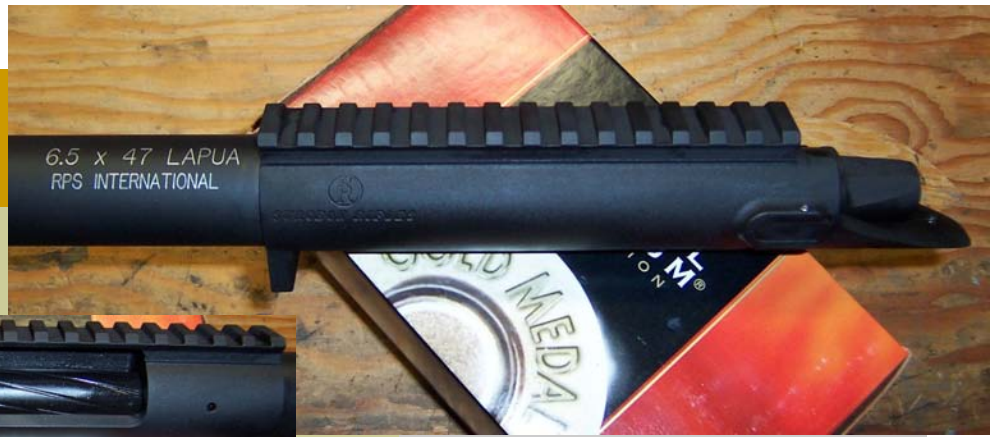

Brief Specifications:
7mm WSM
Nesika L Action (repeater)
Lilja Match Grade Barrel
HS Precision Bottom Metal

“Thanks to Joe Ponto (RPS International Inc) for his excellent work in putting this rifle together for me.”

Brief Specifications:

- 6.5x47 Lapua
Surgeon "591" Tactical Action (repeater)
- Integral 20moa Rail
 - Integral HD Recoil Lug
- Krieger Match Grade Barrel
Cerakoted Black
Customer supplied / fitted AI stock